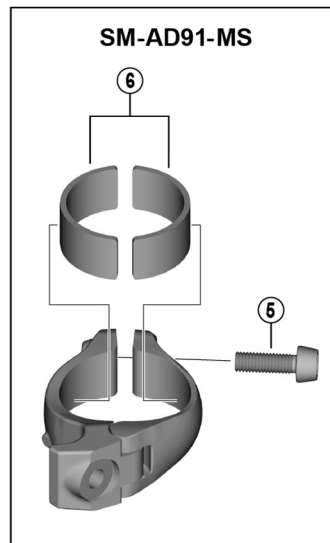

SHIMANO 105 Front Derailleur FD-R7150 (2x12-speed)

ITEM NO.	SHIMANO CODE NO.	DESCRIPTION	INTERCHANGEABILITY	
1	Y2K69801T	Plug cover		
2	Y5P6001D0	Adjust screw		
3	Y5ZW98010	Support screw and plate	B	
4	Y2C198010	Clamp screw and radius washer	B	
5	Y5ZS39000	Clamp screw (M5 x 17)	A	
6	Y5P198030	Clamp band adapter unit for S-size (Diameter 28.6 mm)	A	
7	Y2K698010	Outer skid plate and E-ring		

A: Same parts.

B: Parts are usable, but differ in materials, appearance, finish, size, etc.

Absence of mark indicates non-interchangeability.

Specifications are subject to change without notice.

FD-R8150

Jul.-2022-4926