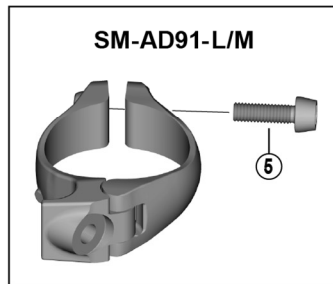

SHIMANO 105 Front Derailleur FD-R7150 (2x12-speed)

ITEM NO.	SHIMANO CODE NO.	DESCRIPTION	INTERCHANGEABILITY	
1	Y2K69801T	Plug cover		
2	Y5P6001D0	Adjust screw		
3	Y5ZW98010	Support screw and plate	B	
4	Y2C198010	Clamp screw and radius washer	B	
5	Y5ZS39000	Clamp screw (M5 x 17)	A	
6	Y5P198030	Clamp band adapter unit for S-size (Diameter 28.6 mm)	A	
7	Y2K698010	Outer skid plate and E-ring		

A: Same parts.

B: Parts are usable, but differ in materials, appearance, finish, size, etc.

Absence of mark indicates non-interchangeability.

Specifications are subject to change without notice.

FD-R8150

Jul.-2022-4926