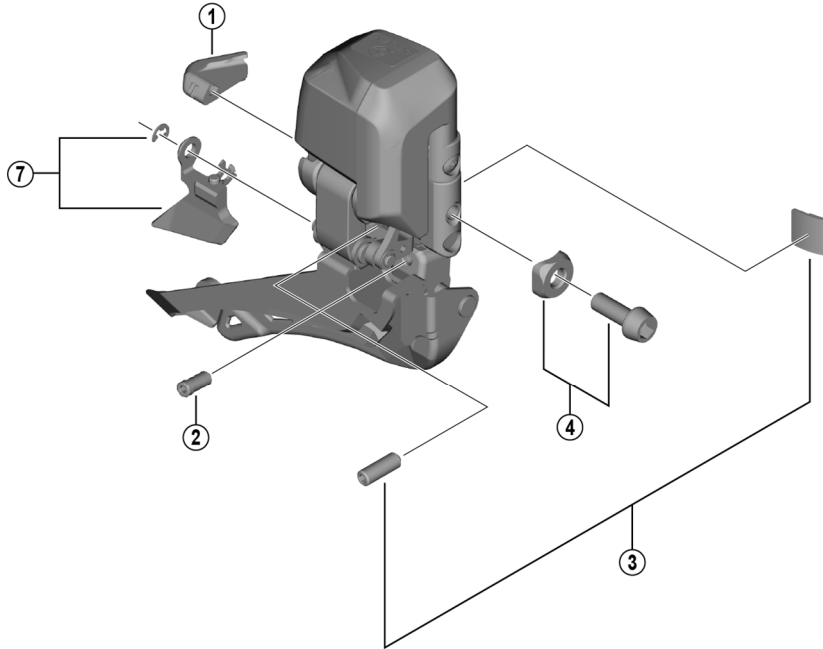

SHIMANO 105 Front Derailleur FD-R7150 (2x12-speed)

ITEM NO.	SHIMANO CODE NO.	DESCRIPTION	INTERCHANGEABILITY	
1	Y2K69801T	Plug cover		
2	Y5P6001D0	Adjust screw		
3	Y5ZW98010	Support screw and plate	B	
4	Y2C198010	Clamp screw and radius washer	B	
5	Y5ZS39000	Clamp screw (M5 x 17)	A	
6	Y5P198030	Clamp band adapter unit for S-size (Diameter 28.6 mm)	A	
7	Y2K698010	Outer skid plate and E-ring		

A: Same parts.

B: Parts are usable, but differ in materials, appearance, finish, size, etc.

Absence of mark indicates non-interchangeability.

Specifications are subject to change without notice.

FD-R8150

Jul.-2022-4926