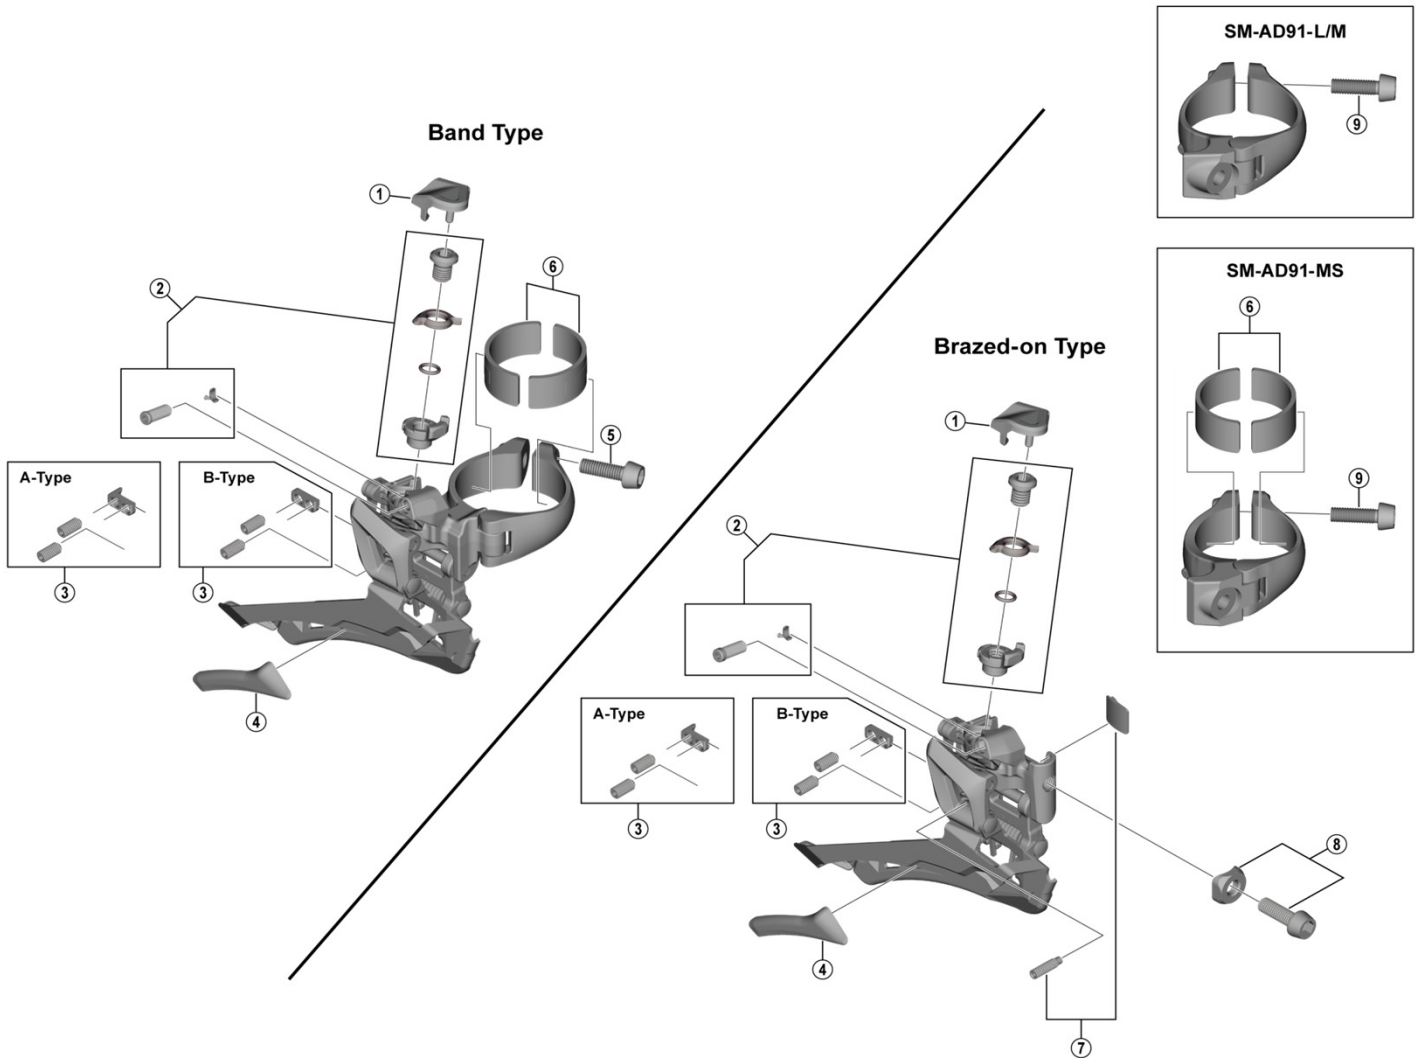

# ULTEGRA Front Derailleur FD-R8000 (2x11-speed)

ITEM NO.	SHIMANO CODE NO.	DESCRIPTION
1	Y5ZS22000	Link Cover
2	Y2BA98010	Cable Fixing Screw Unit & Cable Adjust Screw Unit
3	Y5ZS98030	Adjust Screws & Plate (A-Type)
	Y5ZS98070	Adjust Screws & Plate (B-Type)
4	Y2BA12000	Inner Skid Plate
5	Y5A407120	Clamp Screw (M5 x 17)
6	Y5P198030	Clamp Band Adapter Unit for S-size / Diameter 28.6 mm
7	Y2BA98020	Support Screw & Plate
8	Y5NF98060	Clamp Screw (M5 x 15) & Radius Washer
9	Y5ZS39000	Clamp Screw (M5 x 17)