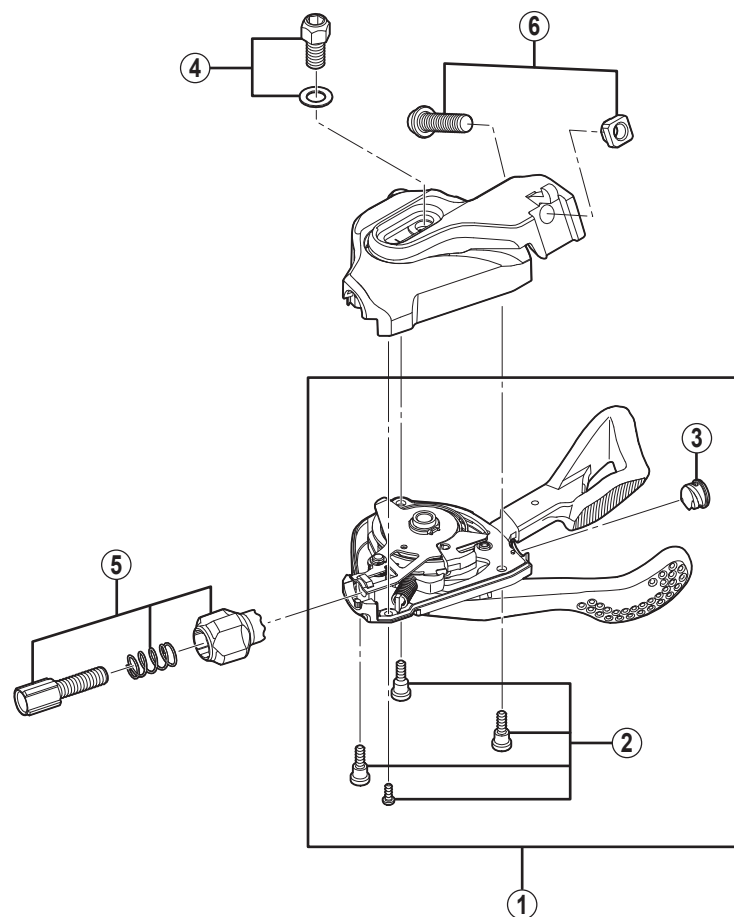

# SHIMANO Saint Rapidfire Lever SL-M820-I (Ispec)

For Right Hand

SL-M780-I

ITEM NO.	SHIMANO CODE NO.	DESCRIPTION	INTERCHANGEABILITY		
1	Y6VS98010	Shifting Lever Unit			
2	Y6T798020	Shifting Lever Fixing Screw Unit	A		
3	Y6CD33000	Inner Hole Cap	A		
4	Y6VS98020	Unit Fixing Bolt (M5 x 9.5) & Washer	B		
5	Y6VS98030	Cable Adjusting Bolt Unit	A		
6	Y6UU98020	Bolt (M5 x 17.5) & Nut	A		

A: Same parts.

B: Parts are usable, but differ in materials, appearance, finish, size, etc.

Absence of mark indicates non-interchangeability.

Mar.-2012-3392  
© Shimano Inc.D