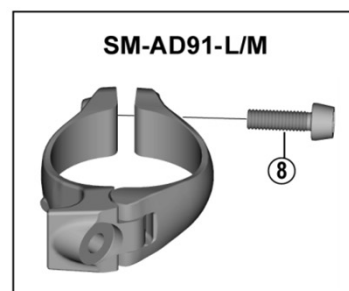

GRX Front Derailleur FD-RX400-F (2x10-speed)

ITEM NO.	SHIMANO CODE NO.	DESCRIPTION
1	Y5ZS22000	Link Cover
2	Y2C098010	Cable Fixing Screw Unit & Cable Adjust Screw Unit
3	Y2ES98010	Adjust Screws & Plate
4	Y2BA12000	Inner Skid Plate
5	Y2C098030	Support Screw & Plate
6	Y5P898010	Clamp Screw (M5 x 15) & Radius Washer
7	Y5P198030	Clamp Band Adapter Unit for S-size / Diameter 28.6 mm
8	Y5ZS39000	Clamp Screw (M5 x 17)

Dec.-2019-4575A
© Shimano Inc. I

Specifications are subject to change without notice.

SHIMANO