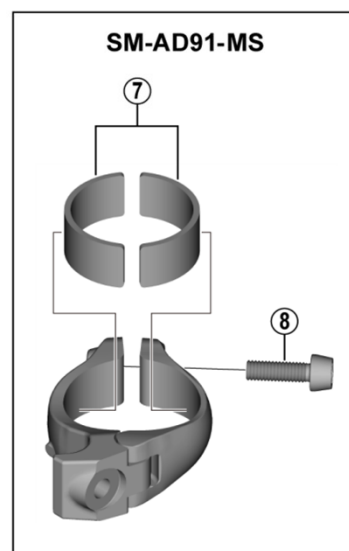

GRX Front Derailleur FD-RX400-F (2x10-speed)

ITEM NO.	SHIMANO CODE NO.	DESCRIPTION
1	Y5ZS22000	Link Cover
2	Y2C098010	Cable Fixing Screw Unit & Cable Adjust Screw Unit
3	Y2ES98010	Adjust Screws & Plate
4	Y2BA12000	Inner Skid Plate
5	Y2C098030	Support Screw & Plate
6	Y5P898010	Clamp Screw (M5 x 15) & Radius Washer
7	Y5P198030	Clamp Band Adapter Unit for S-size / Diameter 28.6 mm
8	Y5ZS39000	Clamp Screw (M5 x 17)