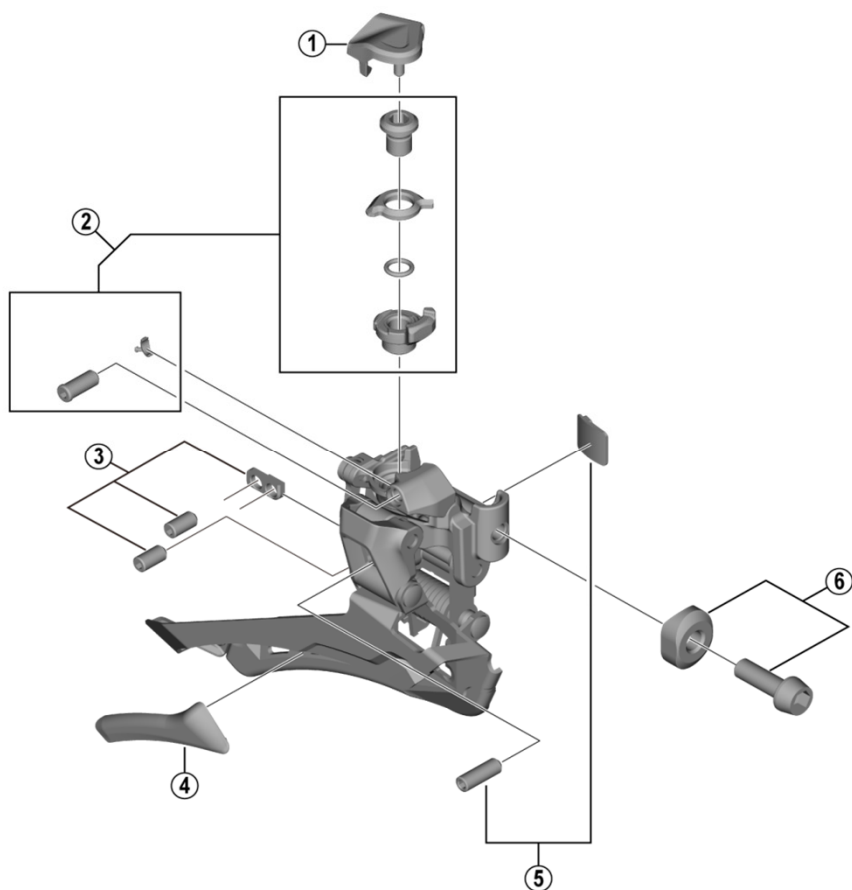

GRX Front Derailleur FD-RX400-F (2x10-speed)

ITEM NO.	SHIMANO CODE NO.	DESCRIPTION
1	Y5ZS22000	Link Cover
2	Y2C098010	Cable Fixing Screw Unit & Cable Adjust Screw Unit
3	Y2ES98010	Adjust Screws & Plate
4	Y2BA12000	Inner Skid Plate
5	Y2C098030	Support Screw & Plate
6	Y5P898010	Clamp Screw (M5 x 15) & Radius Washer
7	Y5P198030	Clamp Band Adapter Unit for S-size / Diameter 28.6 mm
8	Y5ZS39000	Clamp Screw (M5 x 17)