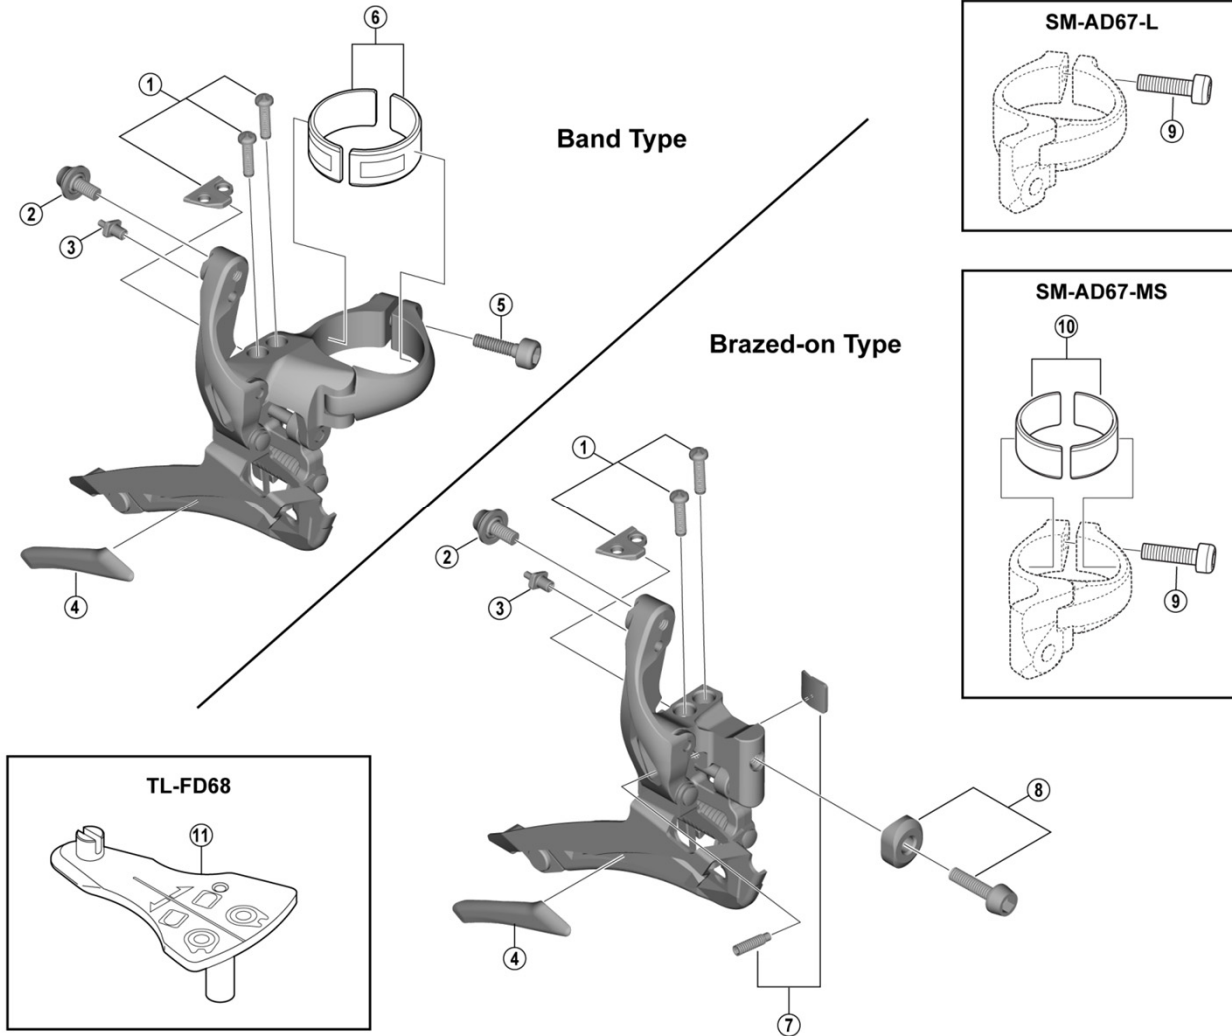

TIAGRA Front Derailleur FD-4700 (2x10-speed)

FD-4703

ITEM NO.	SHIMANO CODE NO.	DESCRIPTION	INTERCHANGEABILITY
1	Y5P198010	Stroke Adjust Screws (M4 x 15) & Plate for Band Type	A
	Y5MR98010	Stroke Adjust Screws (M4 x 13) & Plate for Brazed-on Type	A
2	Y5RG98010	Cable Fixing Bolt Unit	
3	Y5P122000	Converter	
4	Y5P116000	Skid Plate	
5	Y5BG07900	Clamp Bolt (M5 x 17.5)	A
6	Y5P198030	Clamp Band Adapter Unit for S-size / Diameter 28.6 mm (1-1/8")	A
* 7	Y2BA98020	Support Bolt & Plate	A
8	Y5P898010	Clamp Bolt (M5 x 15) & Radius Washer	A
9	Y59L19100	Clamp Bolt (M5 x 17.5) for SM-AD67	A
10	Y5JD98020	Adapter (2 pcs.) for SM-AD67-MS / Diameter 28.6 mm (1-1/8")	A
11	Y5P598010	Cable Fixing Point Checking Tool (TL-FD68)	

A: Same parts.

B: Parts are usable, but differ in materials, appearance, finish, size, etc.

Absence of mark indicates non-interchangeability.

Specifications are subject to change without notice.

Jul.-2018-3858A