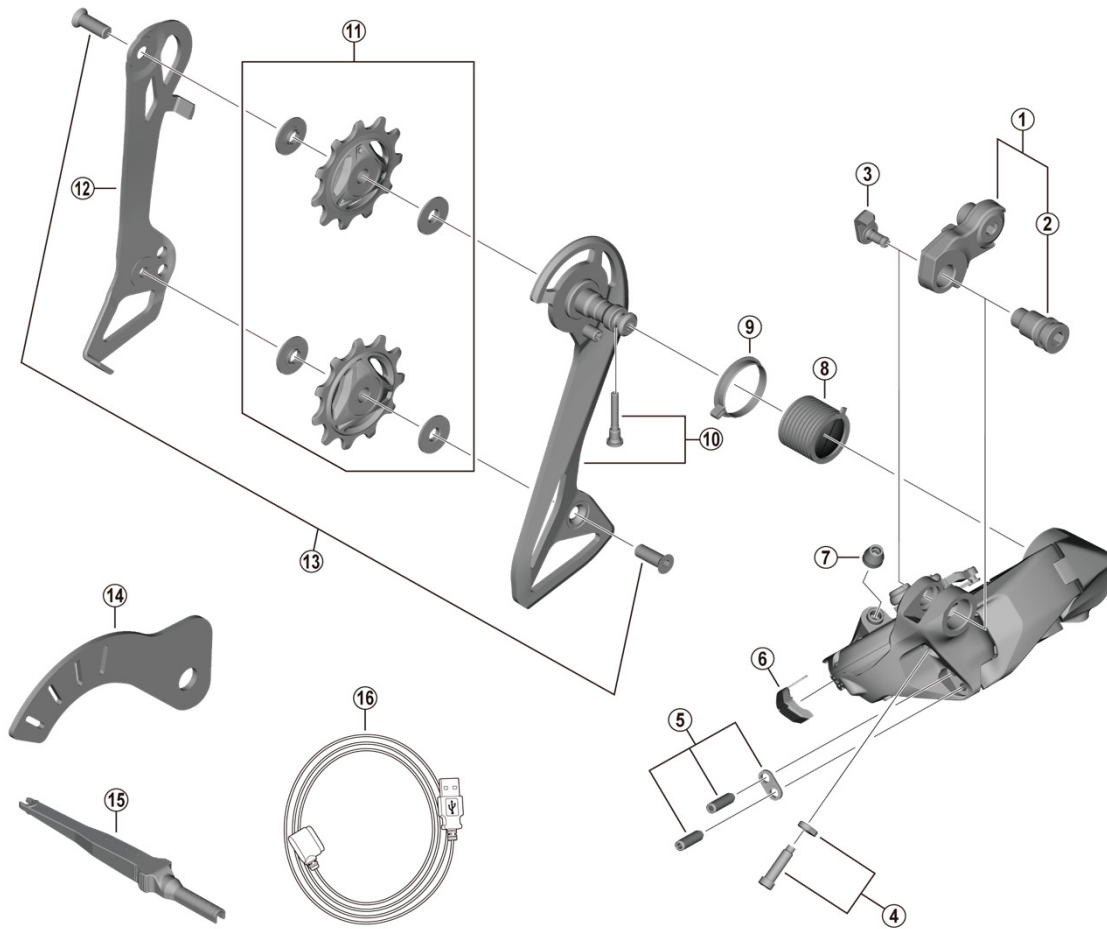

# ULTEGRA Rear Derailleur RD-R8150 (12-speed)

ITEM NO.	SHIMANO CODE NO.	DESCRIPTION
1	Y3J198020	Bracket axle unit
2	Y3J142000	B-axle 2
3	Y3GK51000	Stay cable
4	Y5ZR98040	End adjusting screw and plate
5	Y3J198030	Stroke adjusting screws and plate
6	Y3J145000	Charger cover
7	Y3GK89000	Boot
8	Y5PV17000	P-tension spring
9	Y5PU130T0	P-seal ring
10	Y3J198040	Outer plate and fixing screw
11	Y3J198010	Pulley set
12	Y3J106000	Inner plate
13	Y3FW98090	Pulley screw (2 pcs.)
14	Y3GK89600	GG adjustment gauge
15	Y7HE40000	TL-EW300 Plug tool
16	IEWEC300A	EW-EC300 Charging cable