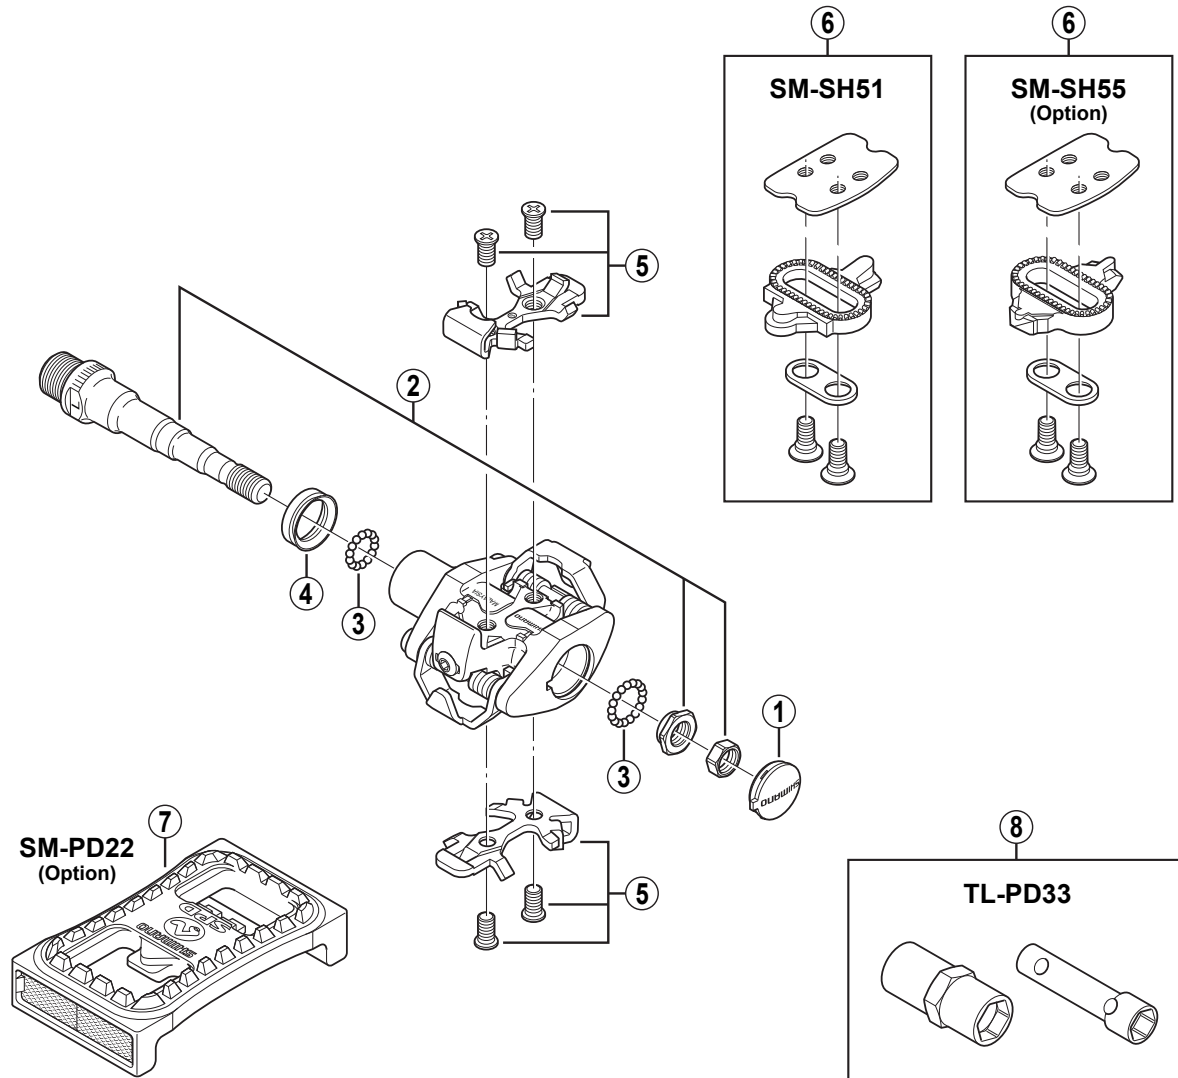

SPD Pedals
PD-M505

Q'TY	ITEM NO.	SHIMANO CODE NO.	DESCRIPTION
	1	Y-45C 03000	Cap (Silver)
		Y-45C 03010	Cap (Black)
	2	Y-45C 98010	Pedal Axle Assembly (Right / B.C.9/16" x 20T.P.I)
		Y-45C 98020	Pedal Axle Assembly (Left / B.C.9/16" x 20T.P.I)
	3	Y-41N 98030	Steel Ball (3/32") 62 pcs.
	4	Y-416 12000	Rubber Seal
	5	Y-41C 98011	Body Plate & Fixing Screws (M5)
	6	Y-424 98200	SM-SH51 Cleat Set (Single Release Mode / Pair)
		Y-424 98300	SM-SH55 Cleat Set (Multiple Release Mode / Pair)
	* 7	Y-41R 98070	SM-PD22 Reflector Unit (Pair)
	* 7	Y-45C 98040	SM-PD22 Reflector Unit (AS/Pair)
	8	Y-41N 98040	TL-PD33 Cone Adjusting Tool Set