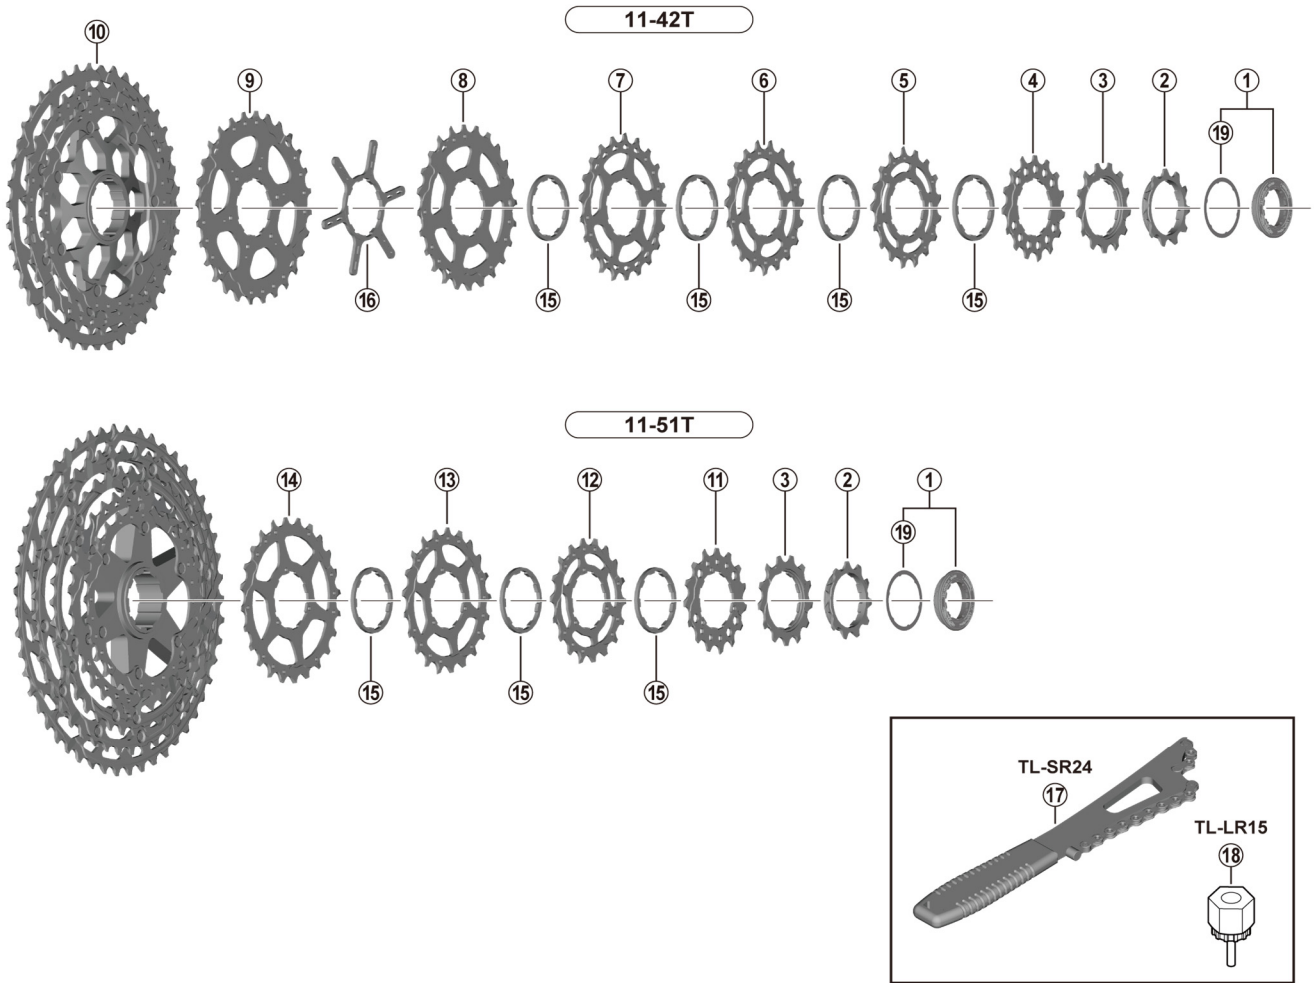

# DEORE Cassette Sprocket CS-M5100 (11-speed)

- 11-42T sprocket teeth combination: 11-13-15-17-19-21-24-28-32-37-42T
- 11-51T sprocket teeth combination: 11-13-15-18-21-24-28-33-39-45-51T

ITEM NO.	SHIMANO CODE NO.	DESCRIPTION
* 1	Y0LC98010	Lock ring and washer
2	Y1RK11000	Sprocket wheel 11T B (built in spacer type)
3	Y1RK13000	Sprocket wheel 13T C (built in spacer type)
4	Y1RK15000	Sprocket wheel 15T C
5	Y1RK17000	Sprocket wheel 17T E
6	Y1RK19000	Sprocket wheel 19T H
7	Y1VN21000	Sprocket wheel 21T H
8	Y1VN24000	Sprocket wheel 24T D
9	Y1VN28000	Sprocket wheel 28T D
10	Y0LC98020	Sprocket unit (32-37-42T)
11	Y1YS15000	Sprocket wheel 15T
12	Y0LC18000	Sprocket wheel 18T G
13	Y0LC21000	Sprocket wheel 21T N
14	Y1WM24000	Sprocket wheel 24T
15	Y1VN05000	Sprocket spacer (t=2.18 mm)
16	Y1VN02000	Spacer
17	Y13098730	TL-SR24 Sprocket remover
18	Y12009230	TL-LR15 Lock ring removal tool
* 19	Y10Z04000	Lock ring washer