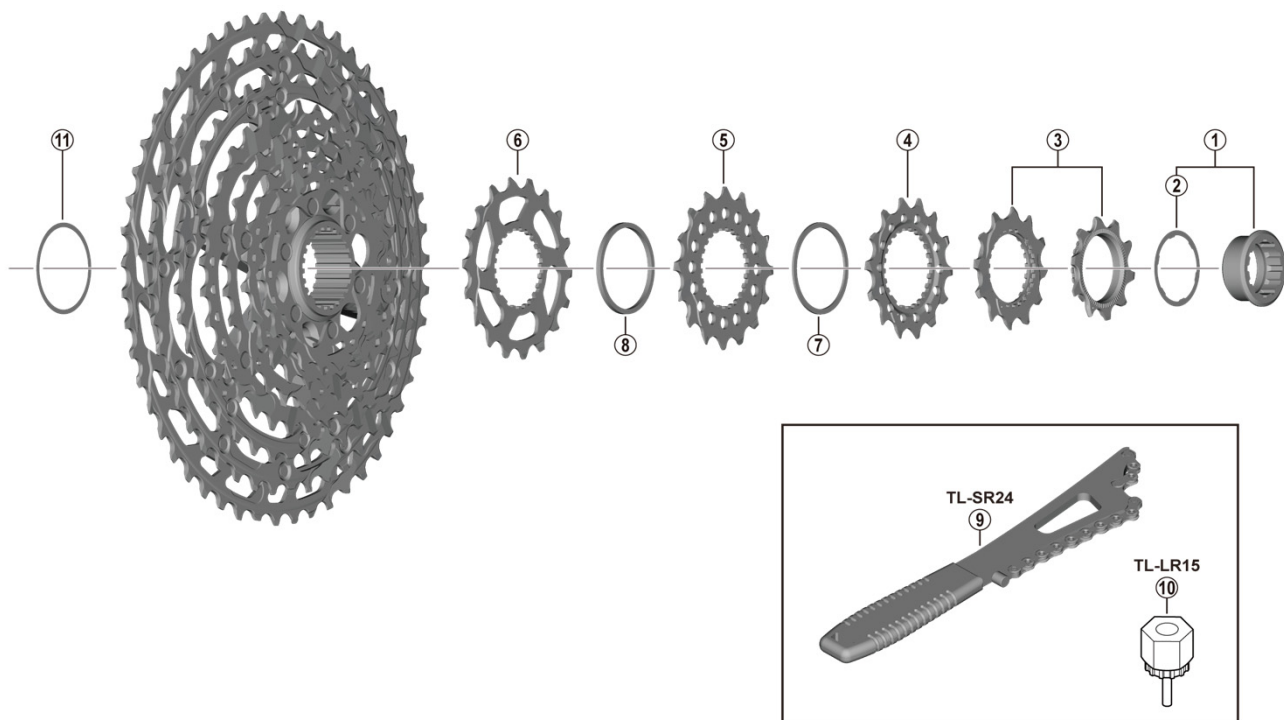

DEORE Cassette Sprocket  
**CS-M6100** (12-speed)

• Sprocket teeth combination: 10-12-14-16-18-21-24-28-33-39-45-51T

CS-M7100

ITEM NO.	SHIMANO CODE NO.	DESCRIPTION	INTERCHANGEABILITY	
1	Y0GY98010	Lock Ring & Washer	A	
2	Y1X400200	Lock Ring Washer	A	
3	Y1X498020	Sprocket Wheel 10T B & 12T D	A	
4	Y0GX14000	Sprocket Wheel 14T C	A	
5	Y0GX16000	Sprocket Wheel 16T C	A	
6	Y0GX18000	Sprocket Wheel 18T F	A	
7	Y0GY00300	Spacer A	A	
8	Y0GY00310	Spacer B	A	
9	Y13098730	TL-SR24 Sprocket Remover	A	
10	Y12009230	TL-LR15 Lock Ring Removal Tool	A	
* 11	Y0GX01500	Adhesive Ring	A	

A: Same parts.

B: Parts are usable, but differ in materials, appearance, finish, size, etc.

Absence of mark indicates non-interchangeability.

Specifications are subject to change without notice.

Jul.-2020-4666B