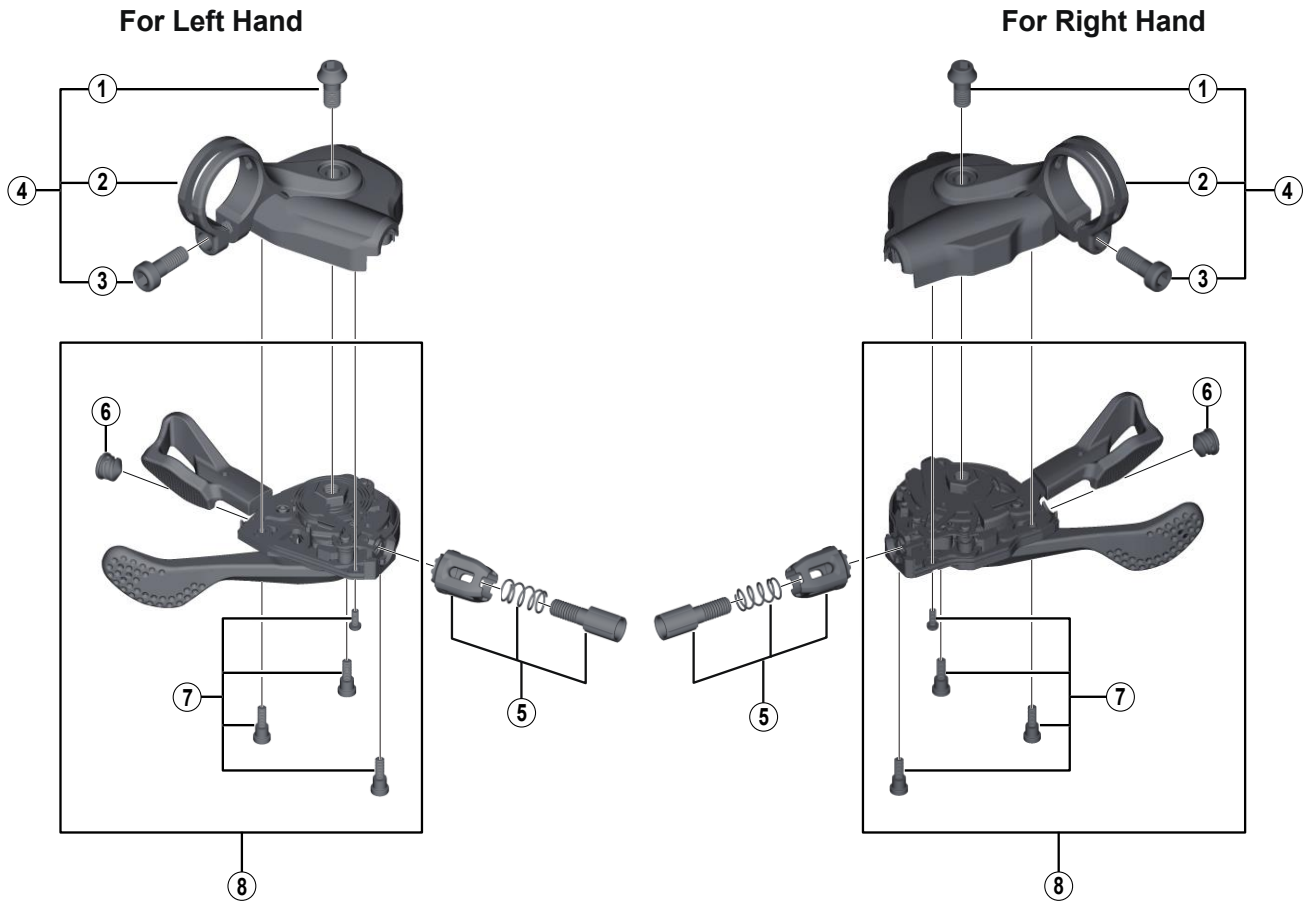

# XTR Rapidfire Plus Lever SL-M9000

ITEM NO.	SHIMANO CODE NO.	DESCRIPTION
1	Y6T846000	Unit Fixing Bolt (M5 x 9.5)
2	Y01U98010	R.H. Cover
	Y01V98010	L.H. Cover
3	Y6T842000	Clamp Bolt (M5 x 13.5)
* 4	Y01U98070	R.H. Cover Unit
* 4	Y01V98050	L.H. Cover Unit
5	Y01U98030	Cable Adjusting Bolt Unit
6	Y6CD33000	Inner Hole Cap
7	Y6T798020	Shifting Lever Fixing Screw Unit
8	Y01U98020	R.H. Shifting Lever Unit
	Y01V98020	L.H. Shifting Lever Unit