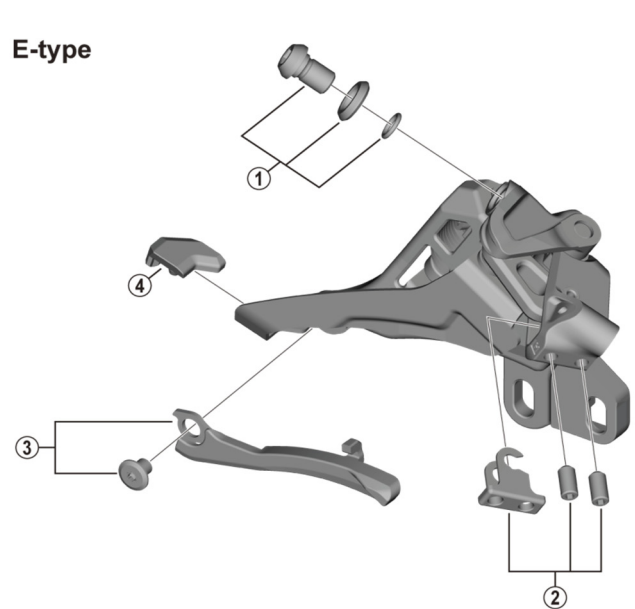

# SLX SIDE SWING Front Derailleur FD-M7100 (2x12-speed)

**Middle clamp band type**

ITEM NO.	SHIMANO CODE NO.	DESCRIPTION	INTERCHANGEABILITY	
1	Y5S898020	Cable Fixing Bolt Unit (M6 x 9.2)	A	
2	Y5R198020	Stroke Adjust Screws (M4 x 8) & Plate	A	
3	Y2E098010	Chain Catcher Unit	B	
4	Y5RC08000	Rubber Pad B	A	
5	Y5S415000	Clamp Bolt (M6 x 14.5)	A	
6	Y5S207000	Clamp Bolt (M5 x 18.5)	A	

A: Same parts.

B: Parts are usable, but differ in materials, appearance, finish, size, etc.

Absence of mark indicates non-interchangeability.

Specifications are subject to change without notice.

FD-M8100

May-2019-4602