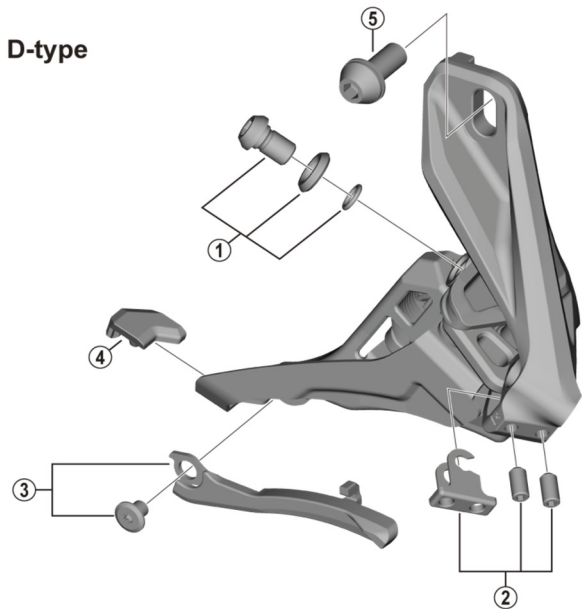

# SLX SIDE SWING Front Derailleur FD-M7100 (2x12-speed)

**Middle clamp band type**

ITEM NO.	SHIMANO CODE NO.	DESCRIPTION	INTERCHANGEABILITY	
1	Y5S898020	Cable Fixing Bolt Unit (M6 x 9.2)	A	
2	Y5R198020	Stroke Adjust Screws (M4 x 8) & Plate	A	
3	Y2E098010	Chain Catcher Unit	B	
4	Y5RC08000	Rubber Pad B	A	
5	Y5S415000	Clamp Bolt (M6 x 14.5)	A	
6	Y5S207000	Clamp Bolt (M5 x 18.5)	A	

A: Same parts.

B: Parts are usable, but differ in materials, appearance, finish, size, etc.

Absence of mark indicates non-interchangeability.

Specifications are subject to change without notice.

FD-M8100

May-2019-4602