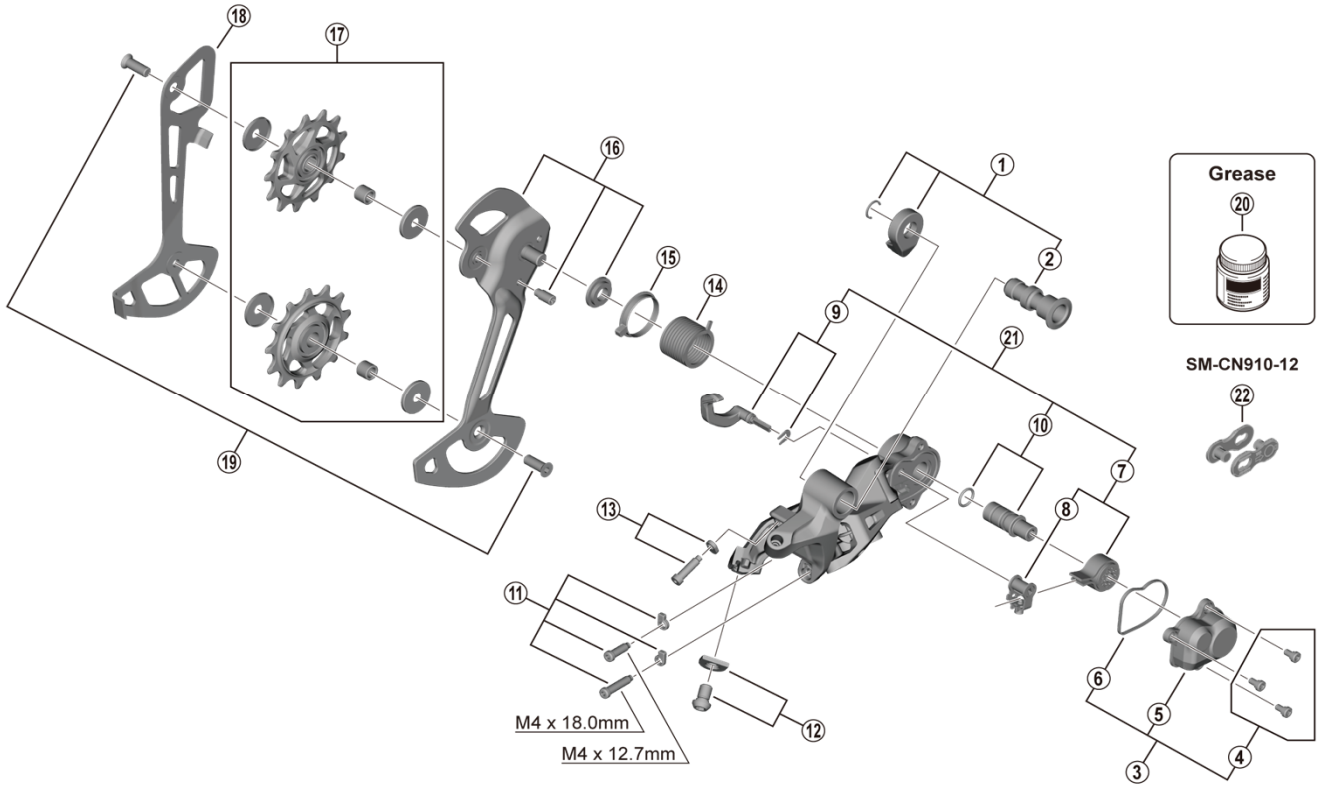

SLX Rear Derailleur RD-M7120-SGS 12-speed

ITEM NO.	SHIMANO CODE NO.	DESCRIPTION
1	Y3FY98020	Bracket axle unit
2	Y3FW42000	B-axle
3	Y3FZ98010	P-cover unit
4	Y5Y198070	P-cover screw set (3 pcs.)
5	Y3FZ46000	P-cover
6	Y5PV25000	P-cover packing
7	Y3GF98040	Stabilizer unit and cam unit
8	Y3E498040	Cam unit
9	Y3FX98030	Switch lever unit and fixing plate
10	Y3FX98060	P-axle and O-ring
11	Y3FX98040	Stroke adjusting screws and plates
12	Y3F398040	Cable fixing screw and plate
13	Y5ZR98040	End adjust screw (M4 x 15) and plate
14	Y5PV17000	P-tension spring
15	Y5PV24000	P-seal ring
16	Y3FX98050	Outer plate assembly (SGS)
17	Y3FY98010	Tension and guide pulley set
18	Y3FZ26000	Inner plate (SGS)
19	Y5V598140	Pulley screw (2 pcs.)
20	Y04121000	New grease for stabilizer (Net. 50 g)
* 21	Y3FX98070	Stabilizer kit unit
* 22	ISM-CN91012A	SM-CN910-12 QUICK-LINK

Apr.-2021-4608A
© Shimano Inc. I

Specifications are subject to change without notice.

SHIMANO