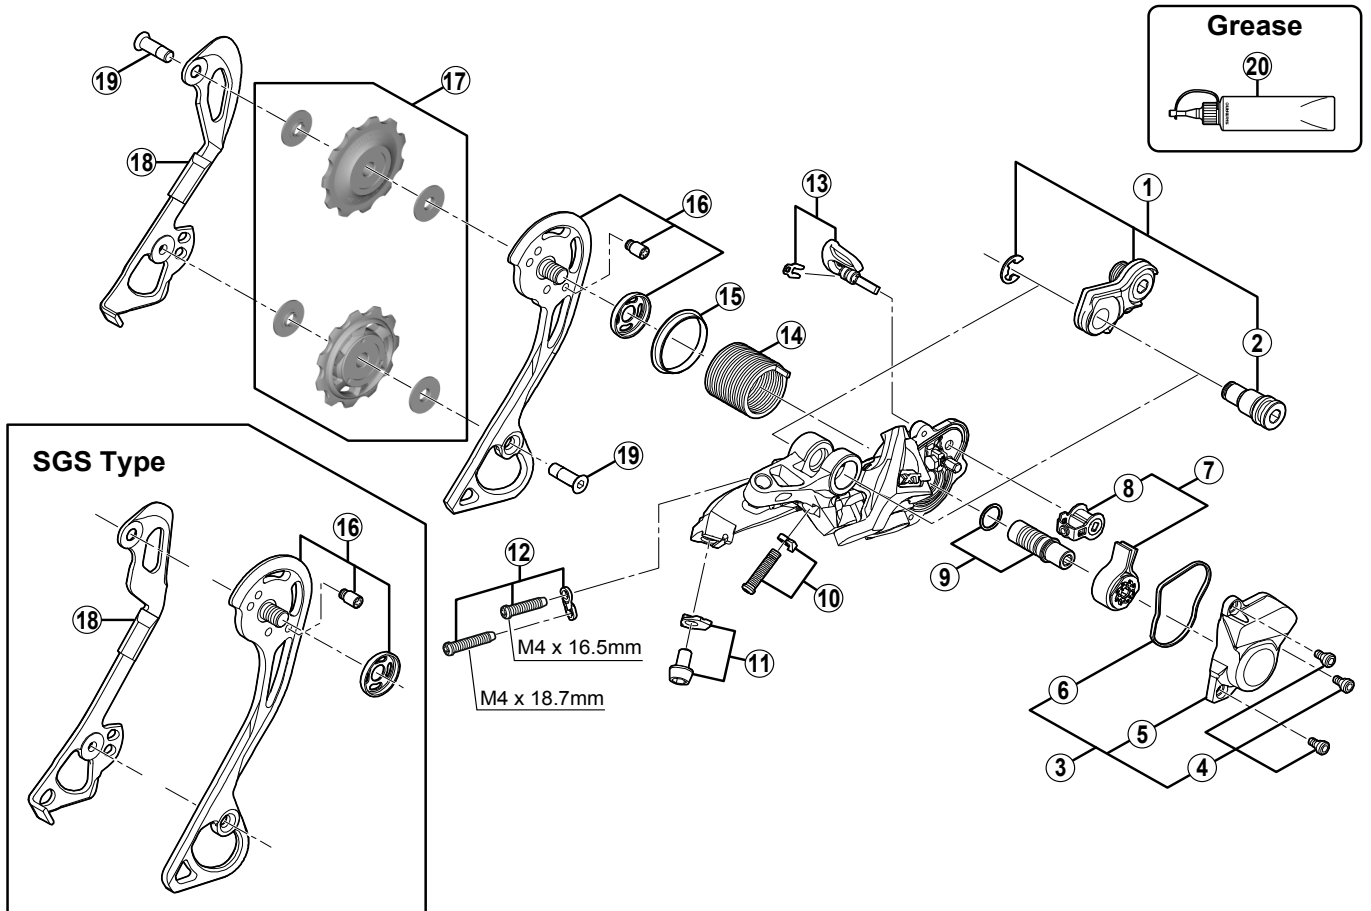

DEORE XT Rear Derailleur (10-speed)

**RD-M786** (GS/SGS) Silver / Black Version

**RD-M786-D** (GS/SGS) Silver / Black Version

ITEM NO.	SHIMANO CODE NO.	DESCRIPTION	RD-M986		RD-M675	
			INTERCHANGEABILITY			
1	Y5Y098010	Bracket Axle Unit (for normal type)				B
2	Y50Y17000	B-Axle 2(for Direct Mount type)				A
3	Y5Y198060	P-Cover Unit				B
4	Y5Y198070	P-Cover Bolt Set (3 pcs.)				A
5	Y50Z13100	P-Cover				B
6	Y5Y219000	P-Cover Packing				A
7	Y5Y198020	Stabilizer Unit				A
8	Y5Y198120	Cam Unit				A
9	Y5Y198040	P-Axle Unit & Washer				A
10	Y5XP98030	B-Tension Adjusting Screw (M4 x 18) & Plate				A
11	Y5W798030	Cable Fixing Bolt (M5 x 8) & Plate				A
12	Y5W798020	Stroke Adjusting Screws & Plate				A
13	Y5Y198010	Switch Lever Unit & Fixing Plate				A
14	Y5XD19000	P-Tension Spring	A	A		
15	Y5XD15000	P-Seal Ring	A	A		
16	Y5Y198080	Outer Plate Assembly (GS-Type)				B
	Y5Y198090	Outer Plate Assembly (SGS-Type)				B
17	Y5XF98130	Tension & Guide Pulley Unit				
18	Y5XC09100	Inner Plate (GS-Type)	B			A
	Y5Y010000	Inner Plate (SGS-Type)				A
19	Y53M24000	Pulley Bolt				
*	20	Y04121000	New Grease for Stabilizer (Net. 50g)	A		
		Y04120800	Grease for Stabilizer (Net. 100g)	A		

A: Same parts.

B: Parts are usable, but differ in materials, appearance, finish, size, etc.

Absence of mark indicates non-interchangeability.

Specifications are subject to change without notice.

Aug.-2018-3321B