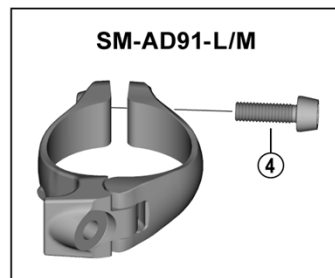

DURA-ACE Front Derailleur FD-R9250 (2x12-speed)

ITEM NO.	SHIMANO CODE NO.	DESCRIPTION
1	Y2JP06000	Plug cover
2	Y2BA98020	Support screw and plate
3	Y2JP98010	Clamp screw and radius washer
4	Y5ZS39000	Clamp screw (M5 x 17)
5	Y5P198030	Clamp band adapter unit for S-size (Diameter 28.6 mm)