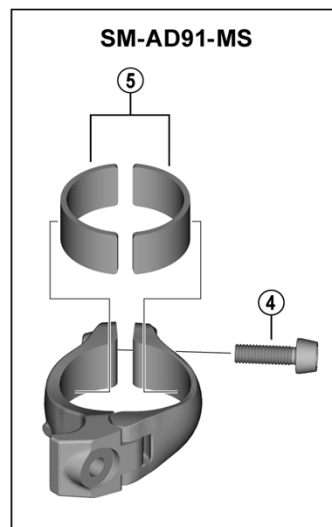

DURA-ACE Front Derailleur FD-R9250 (2x12-speed)

ITEM NO.	SHIMANO CODE NO.	DESCRIPTION
1	Y2JP06000	Plug cover
2	Y2BA98020	Support screw and plate
3	Y2JP98010	Clamp screw and radius washer
4	Y5ZS39000	Clamp screw (M5 x 17)
5	Y5P198030	Clamp band adapter unit for S-size (Diameter 28.6 mm)