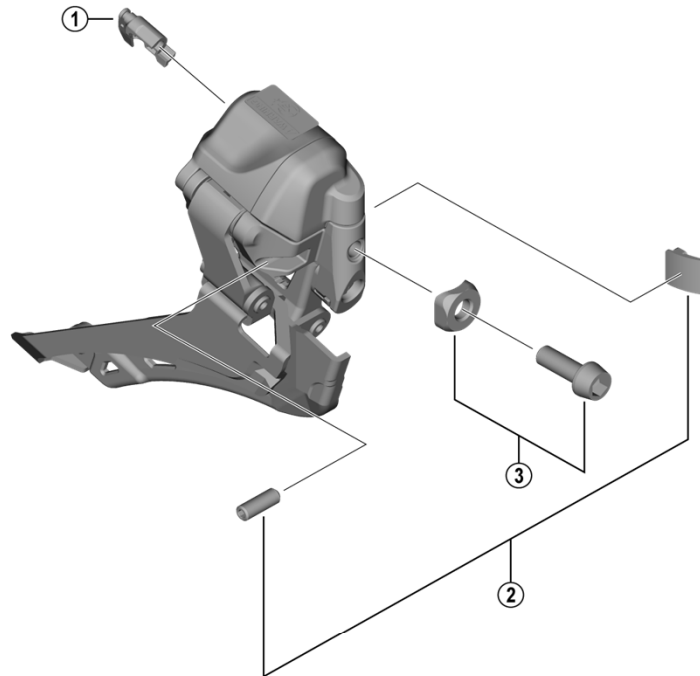

DURA-ACE Front Derailleur FD-R9250 (2x12-speed)

ITEM NO.	SHIMANO CODE NO.	DESCRIPTION
1	Y2JP06000	Plug cover
2	Y2BA98020	Support screw and plate
3	Y2JP98010	Clamp screw and radius washer
4	Y5ZS39000	Clamp screw (M5 x 17)
5	Y5P198030	Clamp band adapter unit for S-size (Diameter 28.6 mm)