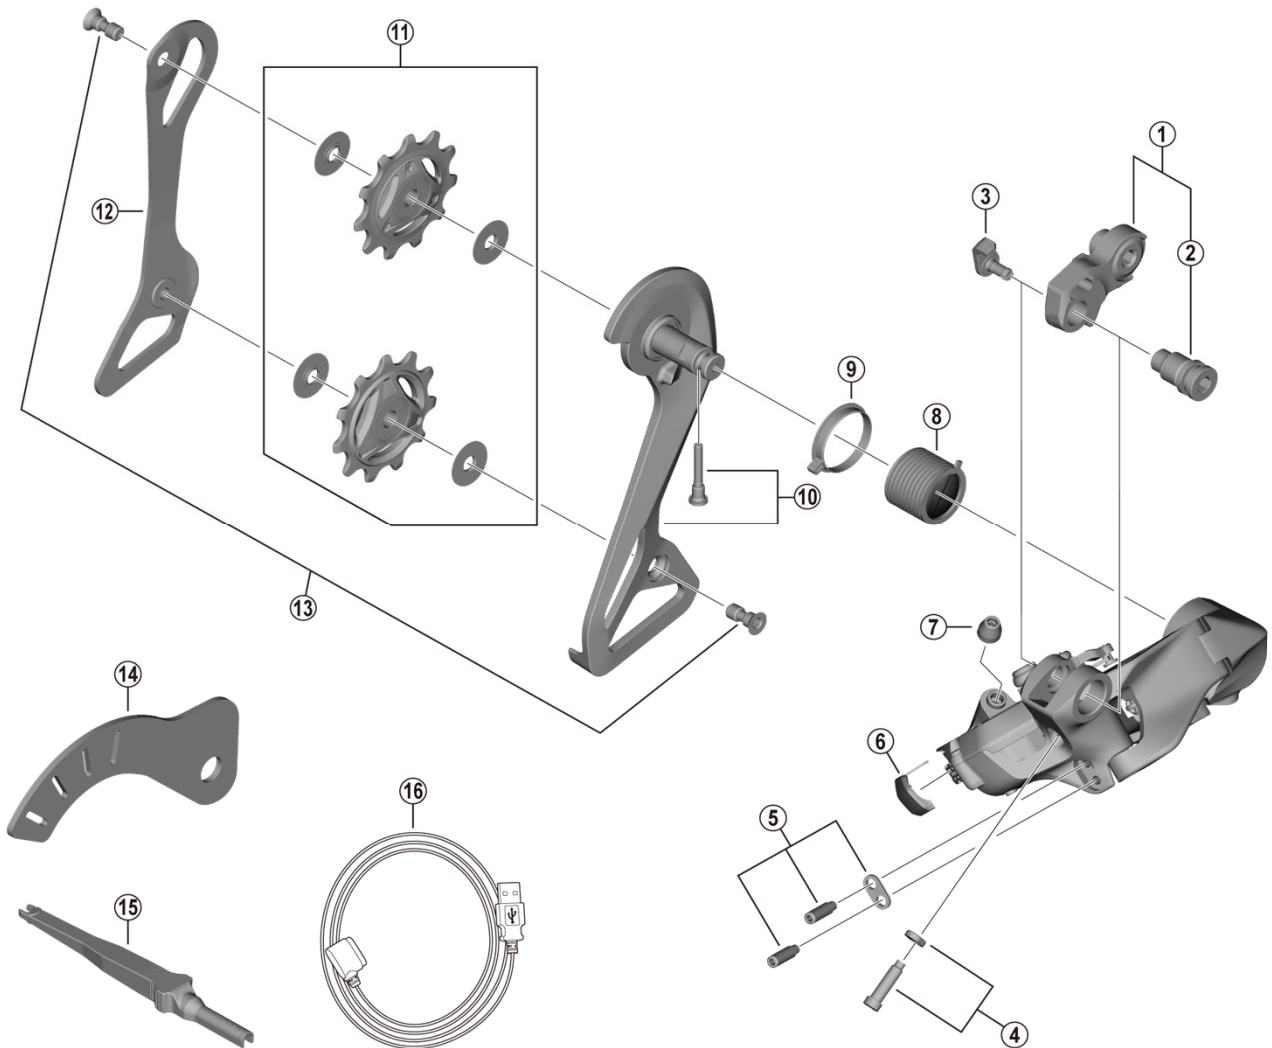

DURA-ACE Rear Derailleur RD-R9250 (12-speed)

ITEM NO.	SHIMANO CODE NO.	DESCRIPTION
1	Y3GK98020	Bracket axle unit
2	Y3GK41000	B-axle 2
3	Y3GK51000	Stay cable
4	Y5ZR98040	End adjusting screw and plate
5	Y3GK98030	Stroke adjusting screws and plate
6	Y3GK89400	Charger cover
7	Y3GK89000	Boot
8	Y3GK44000	P-tension spring
9	Y5PU130T0	P-seal ring
10	Y3GK98040	Outer plate and fixing screw
11	Y3GK98010	Pulley set
12	Y3GK98050	Inner plate
13	Y3GK98060	Pulley screw (2 pcs.)
14	Y3GK89600	GG adjustment gauge
15	Y7HE40000	TL-EW300 Plug tool
16	IEWEC300A	EW-EC300 Charging cable