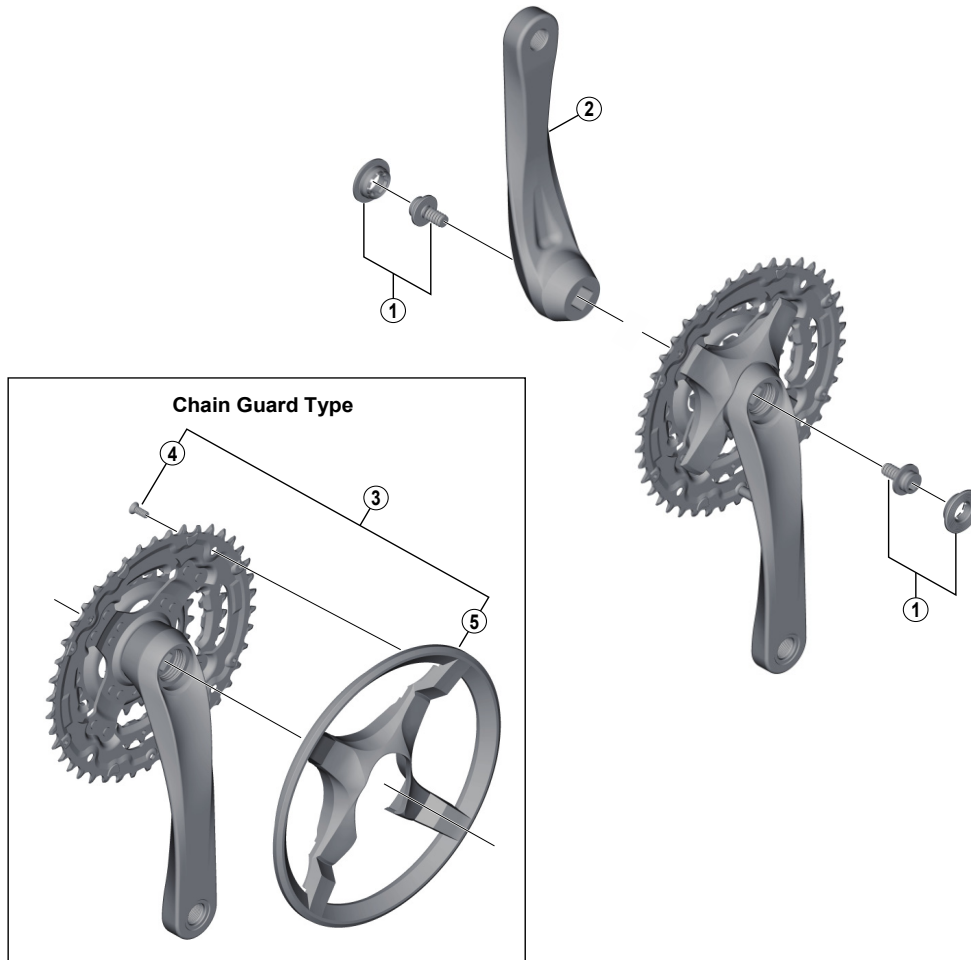

# Crankset FC-TY501

• Chaining teeth combinations: 42-34-24T / 48-38-28T

ITEM NO.	SHIMANO CODE NO.	DESCRIPTION	INTERCHANGEABILITY	
			FC-TY701	FC-TY301
1	Y1R598010	Crank Arm Fixing Bolt & Cap		
	Y1R507100	Left Hand Crank Arm 165 mm (Silver)	B	B
2	Y1R505100	Left Hand Crank Arm 170 mm (Silver)	B	B
	Y1R503100	Left Hand Crank Arm 175 mm (Silver)	B	B
	Y1R507110	Left Hand Crank Arm 165 mm (Black)	B	B
	Y1R505110	Left Hand Crank Arm 170 mm (Black)	B	B
	Y1R503110	Left Hand Crank Arm 175 mm (Black)	B	B
3	Y1R598020	42T Chain Guard (Silver) & Fixing Screws		
	Y1R598030	42T Chain Guard (Black) & Fixing Screws		
	Y1R598040	48T Chain Guard (Silver) & Fixing Screws		
	Y1R598050	48T Chain Guard (Black) & Fixing Screws		
4	Y1D298010	Chain Guard Fixing Screw (4 pcs.)	A	A
	Y1R510000	42T Chain Guard (Silver)		
5	Y1R510010	42T Chain Guard (Black)		
	Y1R511000	48T Chain Guard (Silver)		
	Y1R511010	48T Chain Guard (Black)		

A: Same parts.

B: Parts are usable, but differ in materials, appearance, finish, size, etc.

Absence of mark indicates non-interchangeability.

Specifications are subject to change without notice.

Sep.-2017-3832A