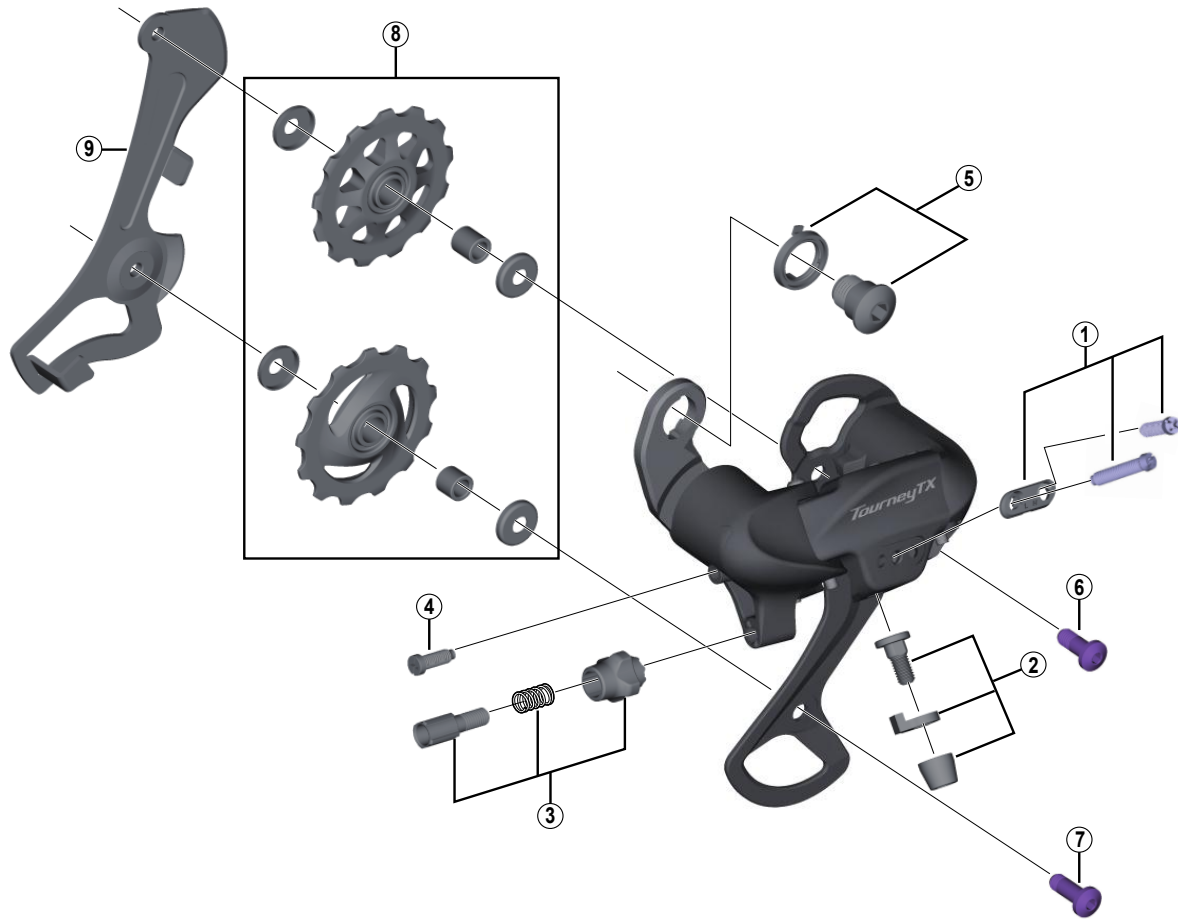

Tourney TX Rear Derailleur RD-TX800

RD-M280

ITEM NO.	SHIMANO CODE NO.	DESCRIPTION	INTERCHANGEABILITY
1	Y5PJ98010	Stroke Adjusting Screws (M4 x 19.3) & Plate	
2	Y5XM98010	Cable Fixing Bolt Unit	A
3	Y5V898030	Cable Adjusting Bolt Unit	A
4	Y5T822100	B-Tension Adjusting Screw (M4 x 17.5)	A
5	Y5PJ98020	B-Axle & Spacer (Direct Attachment Type)	B
6	Y5TW35010	Guide Pulley Bolt (M5 x 15.2)	A
7	Y5TW35040	Tension Pulley Bolt (M5 x 13.35)	A
8	Y5WS98030	Guide & Tension Pulley Unit	A
9	Y5WS09000	Inner Plate	A

A: Same parts.

B: Parts are usable, but differ in materials, appearance, finish, size, etc.

Absence of mark indicates non-interchangeability.

Jul.-2014-3745
© Shimano Inc. H

Specifications are subject to change without notice.

SHIMANO