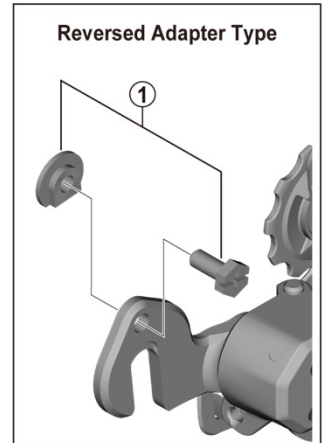

TOURNEY Rear Derailleur
RD-TY200 SS/GS 7/6-speed

ITEM NO.	SHIMANO CODE NO.	DESCRIPTION	INTERCHANGEABILITY		
			RD-TY500	RD-TZ500	RD-TY21-B
1	Y54M98030	Adapter Bolt (M5 x 11.5) & Nut	A	A	A
2	Y3EP98030	Cable Fixing Bolt Unit		A	
3	Y5FY98040	Stroke Adjusting Screws (M4 x 18.7) & Plates			
4	Y3EP98020	Cable Adjustment Barrel Unit	B	A	B
5	Y5WS98020	B-Axle & Spacer (Direct Attachment Type)			A