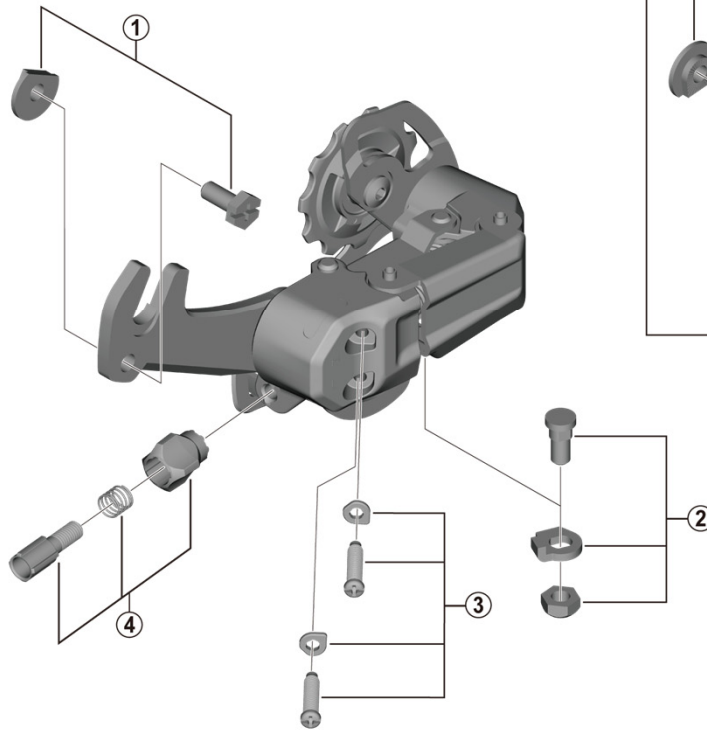

TOURNEY Rear Derailleur
RD-TY200 SS/GS 7/6-speed

ITEM NO.	SHIMANO CODE NO.	DESCRIPTION	INTERCHANGEABILITY		
			RD-TY500	RD-TZ500	RD-TY21-B
1	Y54M98030	Adapter Bolt (M5 x 11.5) & Nut	A	A	A
2	Y3EP98030	Cable Fixing Bolt Unit		A	
3	Y5FY98040	Stroke Adjusting Screws (M4 x 18.7) & Plates			
4	Y3EP98020	Cable Adjustment Barrel Unit	B	A	B
5	Y5WS98020	B-Axle & Spacer (Direct Attachment Type)			A

A: Same parts.

B: Parts are usable, but differ in materials, appearance, finish, size, etc.

Absence of mark indicates non-interchangeability.

Specifications are subject to change without notice.

May-2020-4739