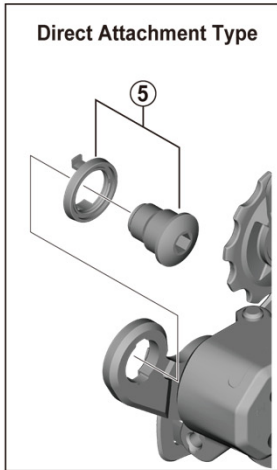

TOURNEY Rear Derailleur
RD-TY200 SS/GS 7/6-speed

ITEM NO.	SHIMANO CODE NO.	DESCRIPTION	INTERCHANGEABILITY		
			RD-TY500	RD-TZ500	RD-TY21-B
1	Y54M98030	Adapter Bolt (M5 x 11.5) & Nut	A	A	A
2	Y3EP98030	Cable Fixing Bolt Unit		A	
3	Y5FY98040	Stroke Adjusting Screws (M4 x 18.7) & Plates			
4	Y3EP98020	Cable Adjustment Barrel Unit	B	A	B
5	Y5WS98020	B-Axle & Spacer (Direct Attachment Type)			A

A: Same parts.

B: Parts are usable, but differ in materials, appearance, finish, size, etc.

Absence of mark indicates non-interchangeability.

Specifications are subject to change without notice.

May-2020-4739