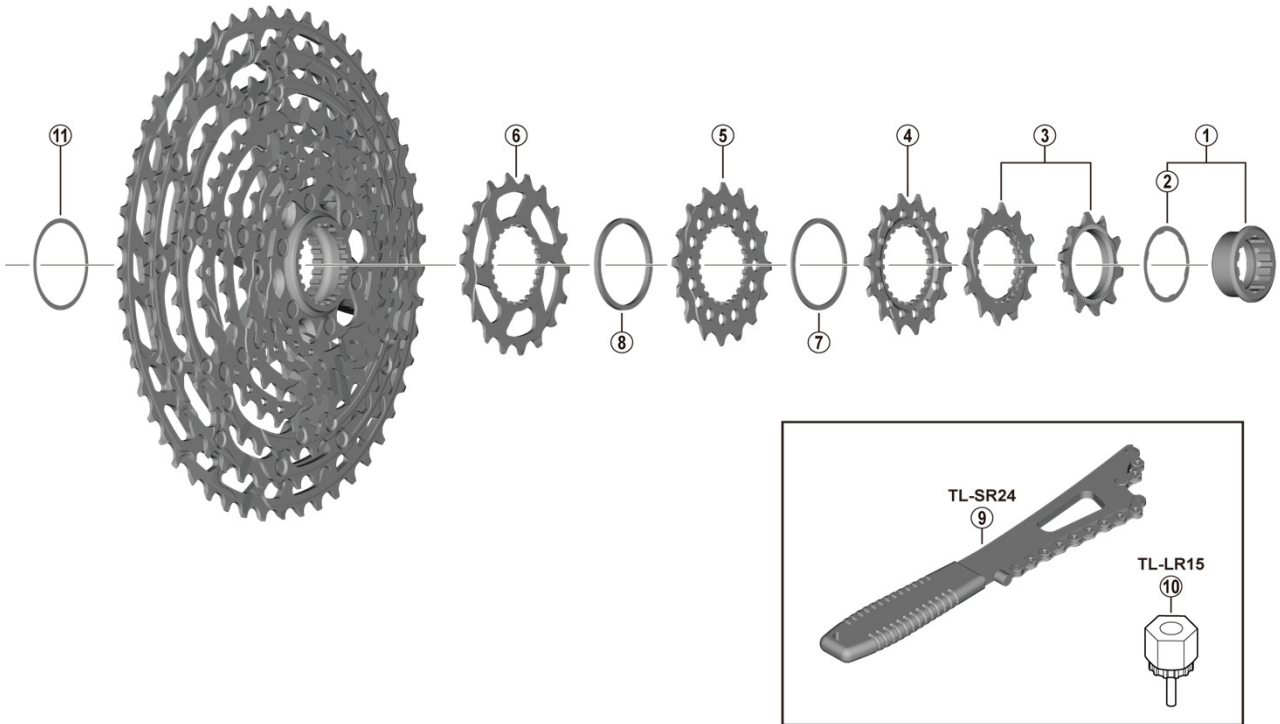

# DEORE XT Cassette Sprocket CS-M8100 (12-speed)

- 10-45T sprocket teeth combination: 10-12-14-16-18-21-24-28-32-36-40-45T
- 10-51T sprocket teeth combination: 10-12-14-16-18-21-24-28-33-39-45-51T

ITEM NO.	SHIMANO CODE NO.	DESCRIPTION	INTERCHANGEABILITY	
			CS-M9100	CS-M7100
1	Y0GY98010	Lock Ring & Washer	B	A
2	Y1X400200	Lock Ring Washer	A	A
3	Y1X498020	Sprocket Wheel 10T B & 12T D	A	A
4	Y0GX14000	Sprocket Wheel 14T C	B	A
5	Y0GX16000	Sprocket Wheel 16T C	B	A
6	Y0GX18000	Sprocket Wheel 18T F		A
7	Y0GX00300	Spacer	B	B
8	Y0GX00310	Spacer		B
9	Y13098730	TL-SR24 Sprocket Remover	A	A
10	Y12009230	TL-LR15 Lock Ring Removal Tool	A	A
* 11	Y0GX01500	Adhesive Ring		A