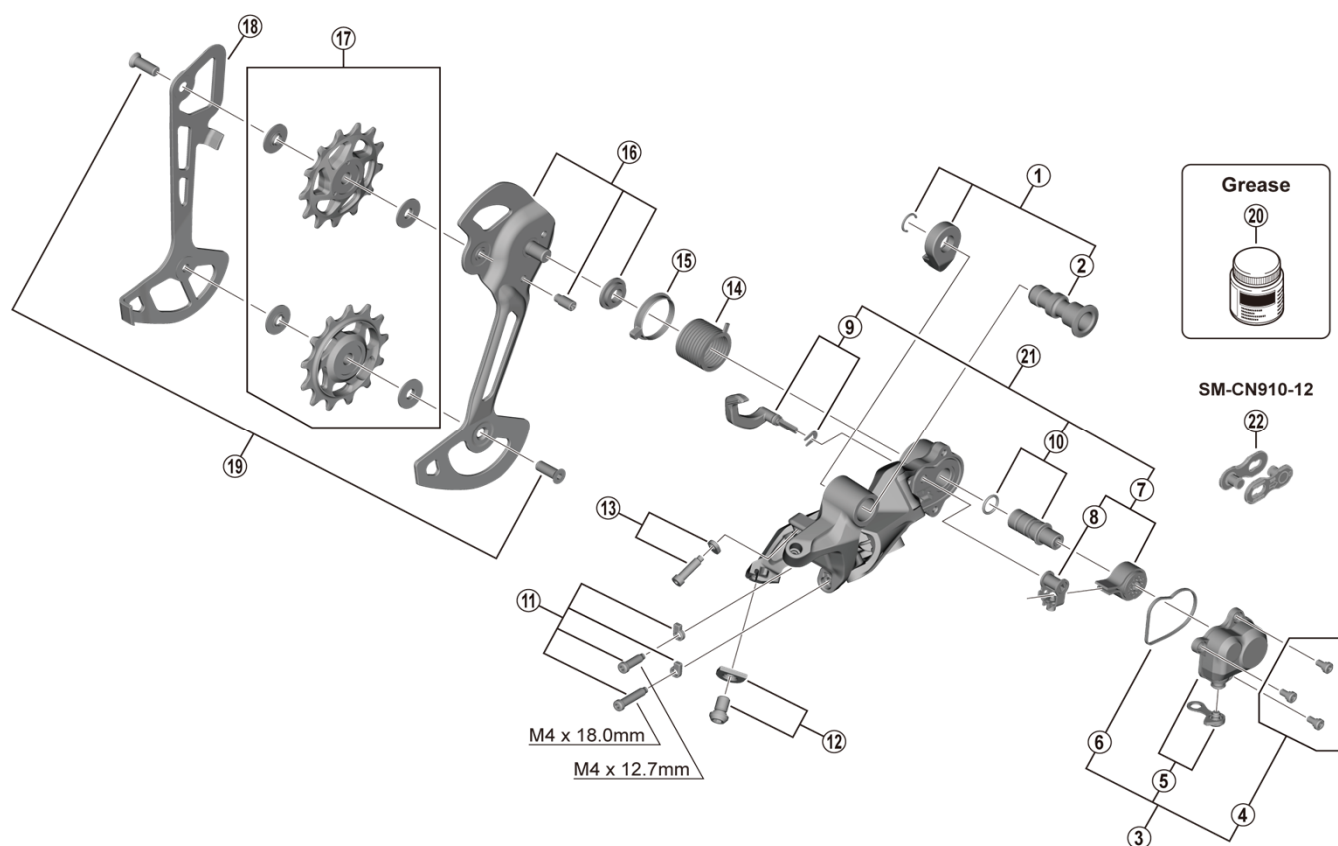

DEORE XT Rear Derailleur

RD-M8120-SGS 12-speed

ITEM NO.	SHIMANO CODE NO.	DESCRIPTION
1	Y3FW98020	Bracket axle unit
2	Y3FW42000	B-axle
3	Y3FX98010	P-cover unit
4	Y5Y198070	P-cover screw set (3 pcs.)
5	Y3FX98020	P-cover and cap
6	Y5PV25000	P-cover packing
7	Y3GF98040	Stabilizer unit and cam unit
8	Y3E498040	Cam unit
9	Y3FX98030	Switch lever unit and fixing plate
10	Y3FX98060	P-axle and O-ring
11	Y3FX98040	Stroke adjusting screws and plates
12	Y3F398040	Cable fixing screw and plate
13	Y5ZR98040	End adjust screw (M4 x 15) and plate
14	Y5PV17000	P-tension spring
15	Y5PV24000	P-seal ring
16	Y3FX98050	Outer plate assembly (SGS)
17	Y3FW98010	Tension and guide pulley set
18	Y3FX26000	Inner plate (SGS)
19	Y3FW98090	Pulley screw (2 pcs.)
20	Y04121000	New grease for stabilizer (Net. 50 g)
* 21	Y3FX98070	Stabilizer kit unit
* 22	ISMCN91012A	SM-CN910-12 QUICK-LINK

Apr.-2021-4547A
© Shimano Inc. I

Specifications are subject to change without notice.

SHIMANO