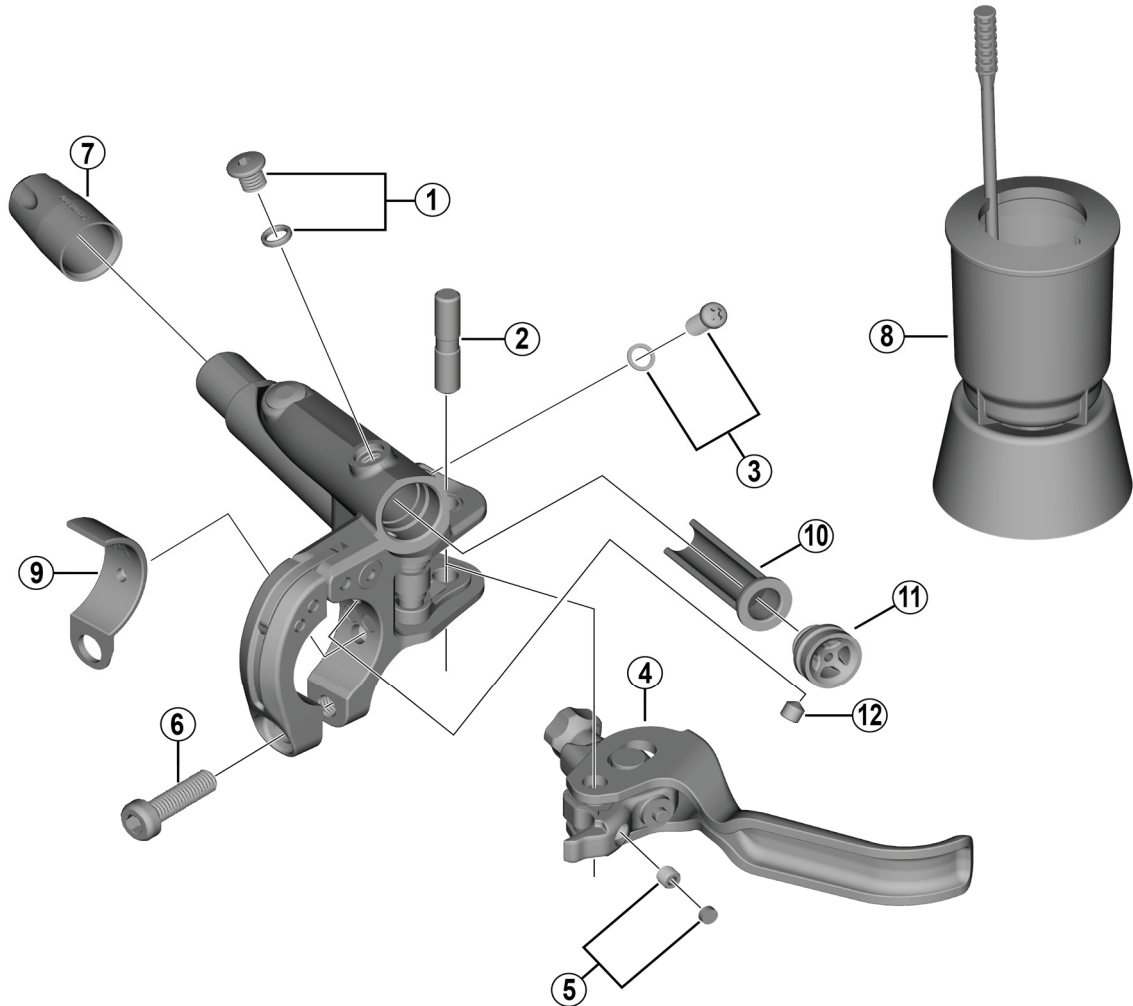

# DEORE XT Brake Lever

## BL-M8000 For Disc Brake

ITEM NO.	SHIMANO CODE NO.	DESCRIPTION	INTERCHANGEABILITY		
			BL-M9020	BL-M9000	BL-M785
1	Y8V398010	Bleed screw (M5 x 4.7) and O-ring	B		B
2	Y8VC05000	Lever axle (Dia. 5 mm)			A
3	Y8VC98070	Stroke adjust screw and sim (0.3 mm)	B		A
4	Y8MX98010	Right-hand lever member unit			B
	Y8MX98020	Left-hand lever member unit			B
5	Y8V398040	Lever axle fixing screw and cap	A		A
6	Y8VC10000	Mounting screw (M5 x 18)	B		A
7	Y8WM14000	Cover	A		B
8	Y13000100	TL-BR003 Funnel unit for M5 screw	A		A
9	Y8WM05000	BL Band adapter	A	A	
10	Y8V39801T	Diaphragm			
11	Y8MX9801T	Cap			
12	Y8SZ07000	Fixing screw			